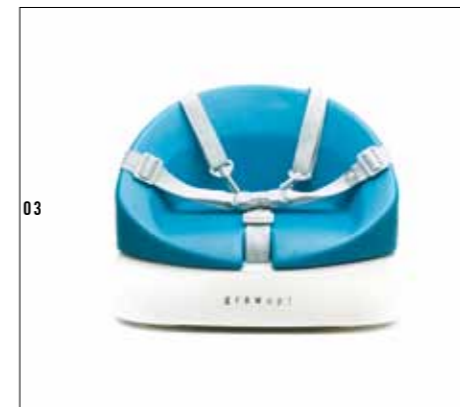

07 ACCESSORIES

01

02

03

04

05

06

07

GROW-UP! This flexible seat reducer with base allows your baby to sit comfortably on the average grown-up chair. A clever harness makes sure your child can be fastened safely. This bright and modern looking seat is suitable for children up to 4 years of age. A very safe, sturdy and easy solution, so that you could all enjoy a good meal together as a family! This fresh addition in child seating is available in 6 trendy color combinations.

- Grow-up!'s on chair 01
- Grow-up! aqua 02
- Grow-up! apple 03
- Grow-up! blueberry 04
- Grow-up! mandarin 05
- Grow-up! nut 06
- Grow-up! raspberry 07

08 GROW-UP!

EASYGROW This pioneering new highchair brings your interior alive and offers your child a safe and comfortable place at the table. The height of the seat and foot support can easily be adjusted without additional tools being required for this. This enables you to easily and quickly adjust the highchair to the needs of your child. The bumper bar and dinner tray can be tilted forwards, enabling it to be opened, which allows you to easily place your child in the highchair. The Easygrow is suitable for children from 6 months upto 12 years. The Easygrow chair includes foot rest, dinner tray and bumper bar and is available in 4 colours (next brown, next navy, dark grey and white). The flexible seat reducer is available by separate order.